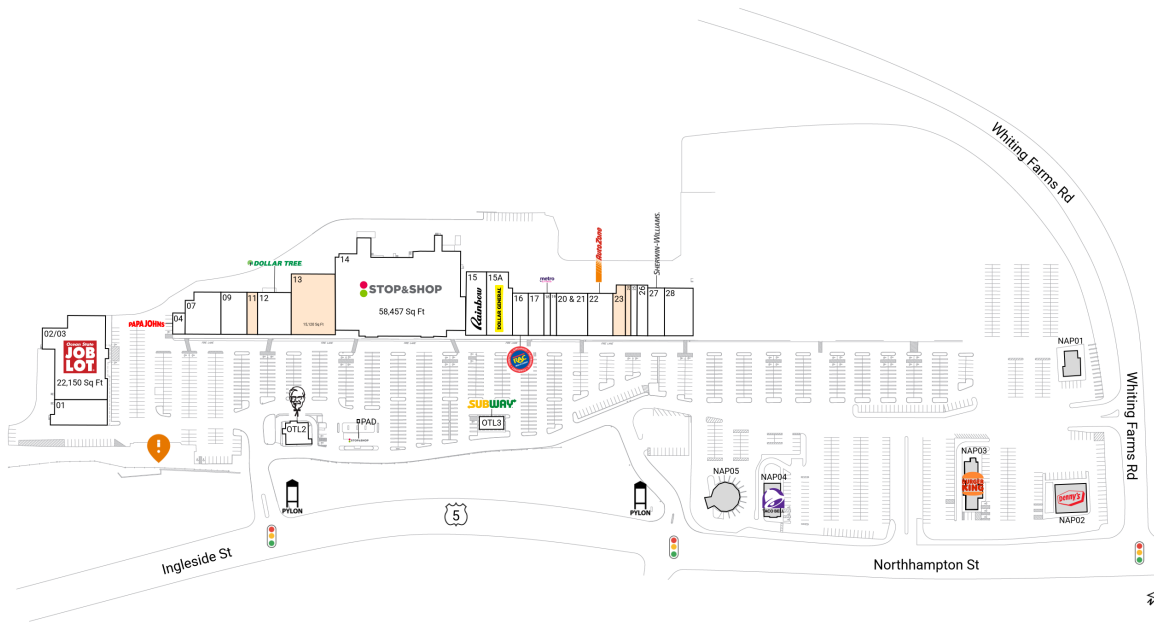

# Holyoke Shopping Center

2217-2291 Northampton Street | Holyoke, MA 01040

Hampden County Springfield, MA 195,995 Sq Ft

42.1854, -72.6324

## Available Spaces

11	2,500 Sq Ft	24	1,560 Sq Ft	360°
13	15,120 Sq Ft	OPO 1	0 Sq Ft	
23	3,000 Sq Ft			360°

## Current Tenants Space size listed in square feet

01	Western Mass Appliance	7,500
02/03	Ocean State Job Lot	22,150
04	Papa John's	1,500
07	Children&Family Dentistry&Brac	7,784
09	Scrub Wear House	6,200
12	Dollar Tree	8,000
14	Stop & Shop	58,457
15	Rainbow Shops	7,425
15A	Dollar General	7,575
16	Rent-A-Center	3,750
17	Whiting Farms Laundry	3,714
18	Metro by T-Mobile	1,504
19	Holly's Nails	1,496
20 & 21	Expressions	7,400
22	AutoZone	6,000
25	Brad Matthews Jewelers	1,800
26	Bamboo House	3,000
27	Sherwin-Williams	4,368
28	Holyoke Liquor Mart	7,728
OTL2	KFC	4,464
OTL3	Subway	1,800
PAD	Super Stop & Shop	200
NAP01	D'Angelo	0
NAP02	Denny's	0
NAP03	Burger King	0
NAP04	Taco Bell	0
NAP05	Restaurant	0